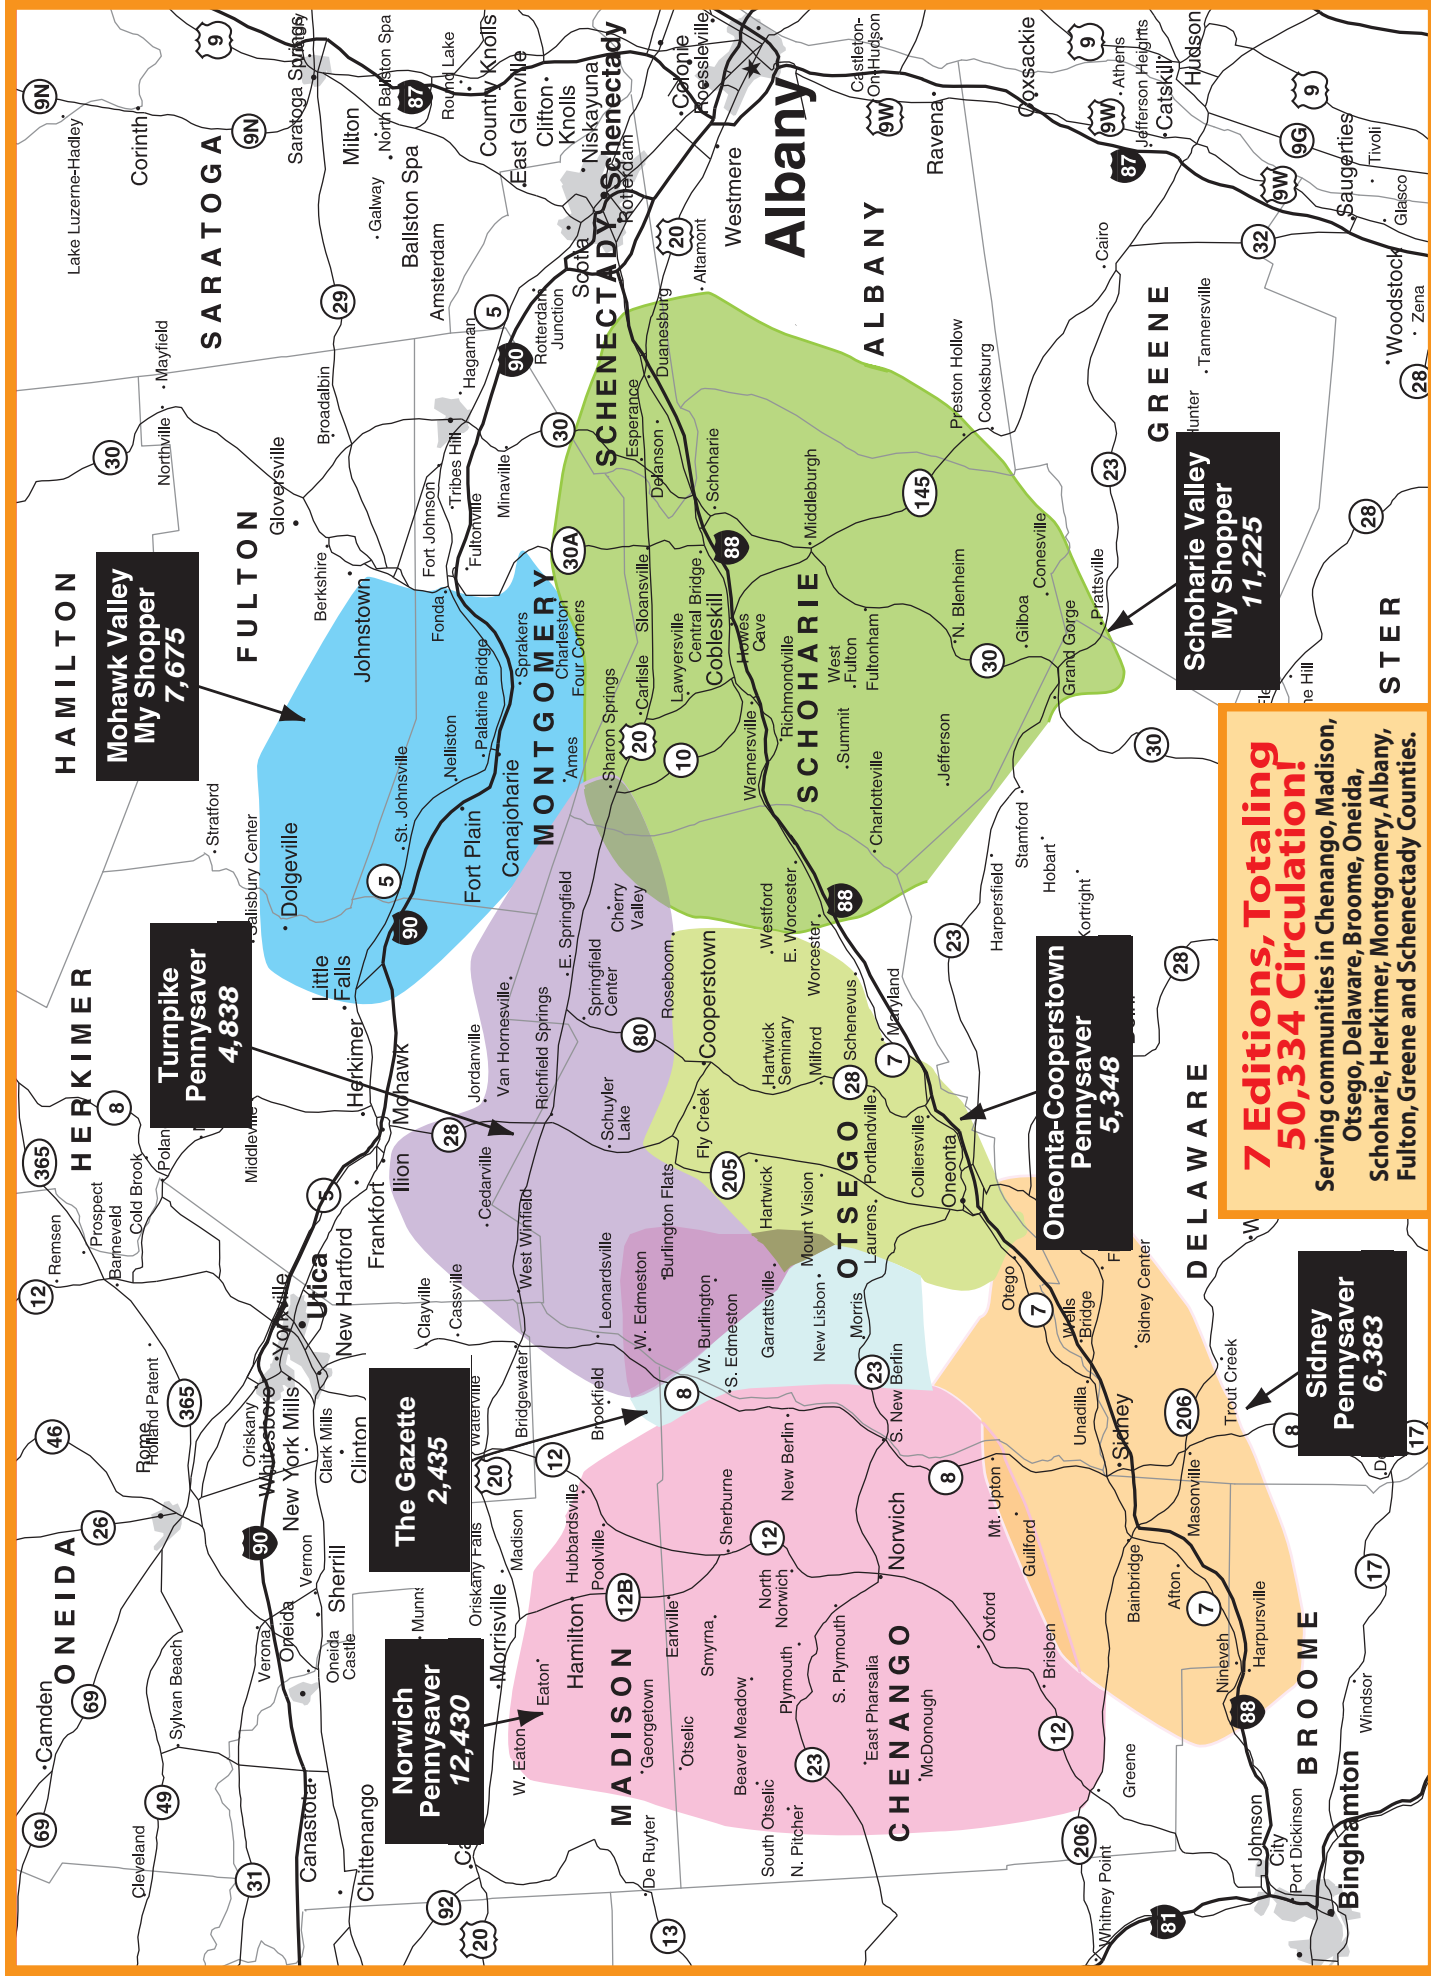

NORWICH EDITION

Zip	Location	Deliveries
13332	Earlville.....	500
13758	East Pharsalia.....	25
13334	Eaton and West Eaton.....	145
13072	Georgetown.....	125
13776	Gilbertsville.....	25
13778	Greene RD 1 & 3.....	435
13780	Guilford.....	250
13346	Hamilton.....	450
13355	Hubbardsville.....	20
13801	McDonough.....	275
13411	New Berlin.....	850
13814	North Norwich.....	75
13124	North Pitcher.....	20
13815	Norwich.....	5420
13830	Oxford.....	1300
13136	Pitcher.....	25
13832	Plymouth.....	50
13460	Sherburne.....	1260
13464	Smyrna.....	350
13466	South Edmeston.....	30
13843	South New Berlin.....	650
13155	South Otselic.....	125
13844	South Plymouth.....	25

TOTAL 12,430

SIDNEY EDITION

Zip	Location	Deliveries
13730	Afton.....	925
13733	Bainbridge.....	1415
13775	Franklin.....	50
13787	Harpursville.....	100
13804	Masonville.....	175
13809	Mt. Upton.....	225
13813	Nineveh.....	100
13825	Otego.....	100
13838	Sidney.....	2003
13839	Sidney Center.....	193
13849	Unadilla.....	1065
13859	Wells Bridge.....	32

TOTAL 6,383

THE GAZETTE

Zip	Location	Deliveries
13315	Burlington Flats.....	405
13482	West Burlington.....	30
13415	New Lisbon.....	35
13335	Edmeston.....	620
13485	West Edmeston.....	200
13808	Morris.....	795
13342	Garrattsville.....	50
	Individual.....	150
	Newsstand Sales.....	150

TOTAL 2,435

TURNPIKE EDITION

Zip	Location	Deliveries
13313	Bridgewater.....	125
13315	Burlington Flats.....	375
13320	Cherry Valley.....	655
13333	East Springfield.....	50
13342	Garrattsville.....	25
13357	Ilion.....	388
13361	Jordanville.....	25
13407	Mohawk.....	90
13439	Richfield Springs.....	1630
13450	Roseboom.....	75
13457	Schuyler Lake.....	115
13468	Springfield Center.....	125
13485	West Edmeston.....	185
13491	West Winfield.....	975

TOTAL 4,838

ONEONTA-COOPERSTOWN EDITION

Zip	Location	Deliveries
13747	Colliersville.....	15
13326	Cooperstown.....	1145
13337	Fly Creek.....	90
13348	Hartwick.....	340
13796	Laurens.....	275
12116	Maryland.....	195
13807	Milford.....	260
13810	Mount Vision.....	250
13820	Oneonta.....	2250
13834	Portlandville.....	63
13450	Roseboom Star Rte.....	65
12155	Schenewis.....	275
13488	Westford.....	100
13342	Garrattsville.....	25

TOTAL 5,348

SCHOHARIE VALLEY EDITION

Zip	Location	Deliveries
12031	Carlisle.....	75
12035	Central Bridge.....	300
12036	Charlottesville.....	75
12043	Cobleskill.....	3000
12053	Delanson.....	425
12056	Duanesburg.....	275
12064	East Worcester.....	25
12066	Esperance.....	550
12071	Fultonham.....	75
12076	Gilboa.....	400
12092	Howes Cave.....	425
12093	Jefferson.....	350
12122	Middleburgh.....	1425
12131	North Blenheim.....	75
12149	Richmondville.....	750
12157	Schoharie.....	1075
12160	Sloansville.....	200
12175	Summit.....	150
12187	Warnerville.....	175
12194	West Fulton.....	75
12197	Worcester.....	575
12434	Grand Gorge.....	125
12468	Prattsville.....	125
13459	Sharon Springs.....	500